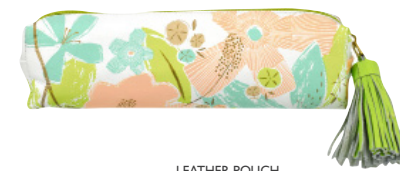

LEATHER POUCH
LP354.00