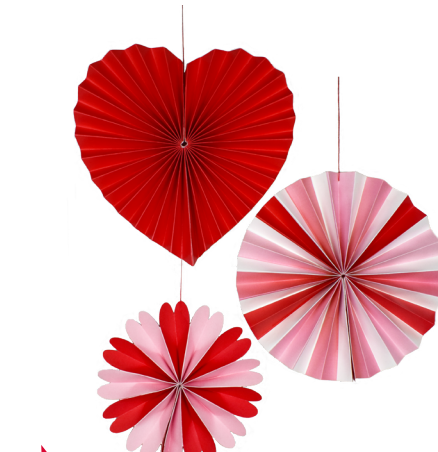

NEW! SET OF 3 HANGING HEART HONEYCOMB DECORATIONS
HCH.10/15/20
3.5" 5" 7"

NEW! LOVE WRAP
FW757.20
Roll contains 2 XL Sheets : 27.5" x 38"
Flat wrap: 27.5" x 19.7"

NEW! LOVE STRIPE WRAP
FW758.00
Roll contains 2 XL Sheets : 27.5" x 38"
Flat wrap: 27.5" x 19.7"

NEW! WIRE HEART WRAP
FW759.20
Roll contains 2 XL Sheets : 27.5" x 38"
Flat wrap: 27.5" x 19.7"

NEW! SET OF 3 HANGING VALENTINE FANS
PF601
7.9" 9.8" 11.8"

NEW! FULL OF LOVE WRAP
FW601.00
Roll contains 2 XL Sheets : 27.5" x 38"
Flat wrap: 27.5" x 19.7"

NEW! FULL OF LOVE MEDIUM BAG & TAG
GBG601M.00
7" x 9.5" x 3.5"

NEW! SET OF 3 HANGING VALENTINE FANS
PF510
7.9" 9.8" 11.8"

NEW! HUGS & KISSES WRAP
FW599.10
Roll contains 2 XL Sheets : 27.5" x 38"
Flat wrap: 27.5" x 19.7"