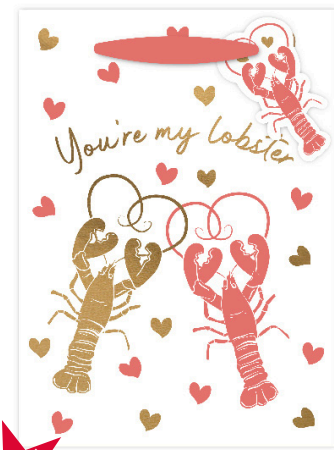

NEW!

LOTS OF LOVE BAG & TAG
FW744P.00
7" x 9.5" x 3.5"

NEW!

LOVE LACE BAG & TAG
GBG596.100
7" x 9.5" x 3.5"

NEW!

LOVE LACE BOTTLE BAG & TAG
GBG596.100
5.5" x 14" x 4"

NEW!

LOVE HEARTS WRAP
FW508.100
Roll contains 2 XL Sheets : 27.5" x 38"
Flat wrap: 27.5" x 19.7"

NEW!

LOVE BOW WRAP
FW745.00
Roll contains 2 XL Sheets : 27.5" x 38"
Flat wrap: 27.5" x 19.7"

NEW!

CHECKERBOARD LOVE WRAP
FW746.00
Roll contains 2 XL Sheets : 27.5" x 38"
Flat wrap: 27.5" x 19.7"

NEW!

LOBSTER MEDIUM BAG & TAG
FW74P.00
7" x 9.5" x 3.5"